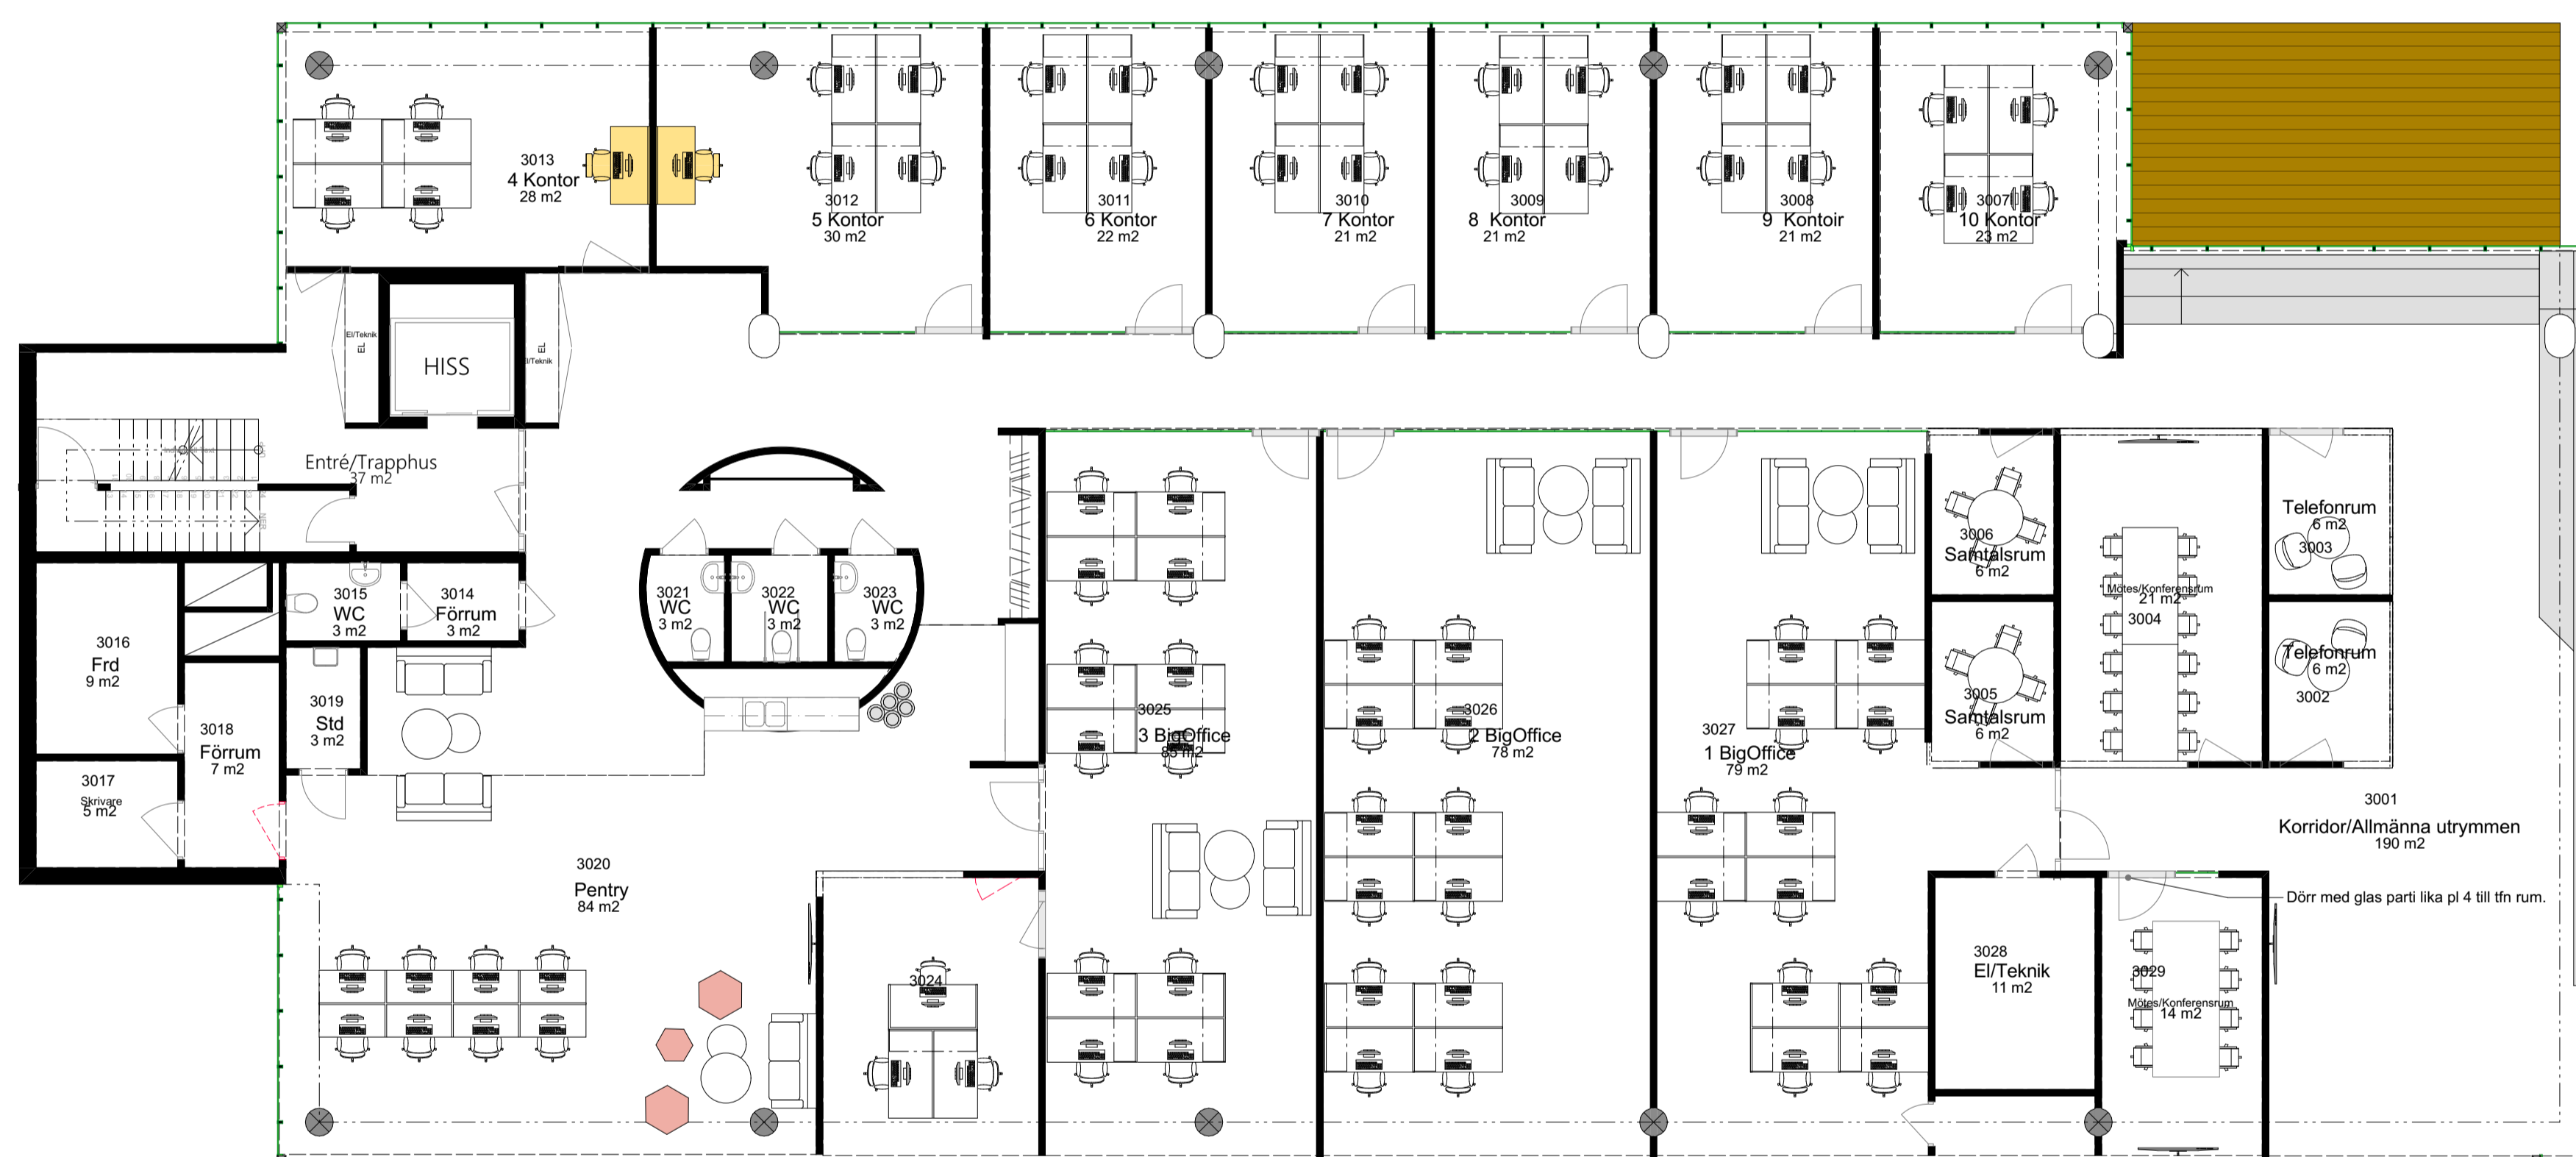

INTERIOR PLAN (I)

Date 20200828

NY RITNING

PLAN 3

Interior Plan

STATUS Proposal	OBJECT NO	
DATE 20210409	ARCHITECT Louise Lindmark	PROJECT LEADER Louise Lindmark
SCALE 1:200 @ A3	REVISION	
STORE NAME		

FO Livia