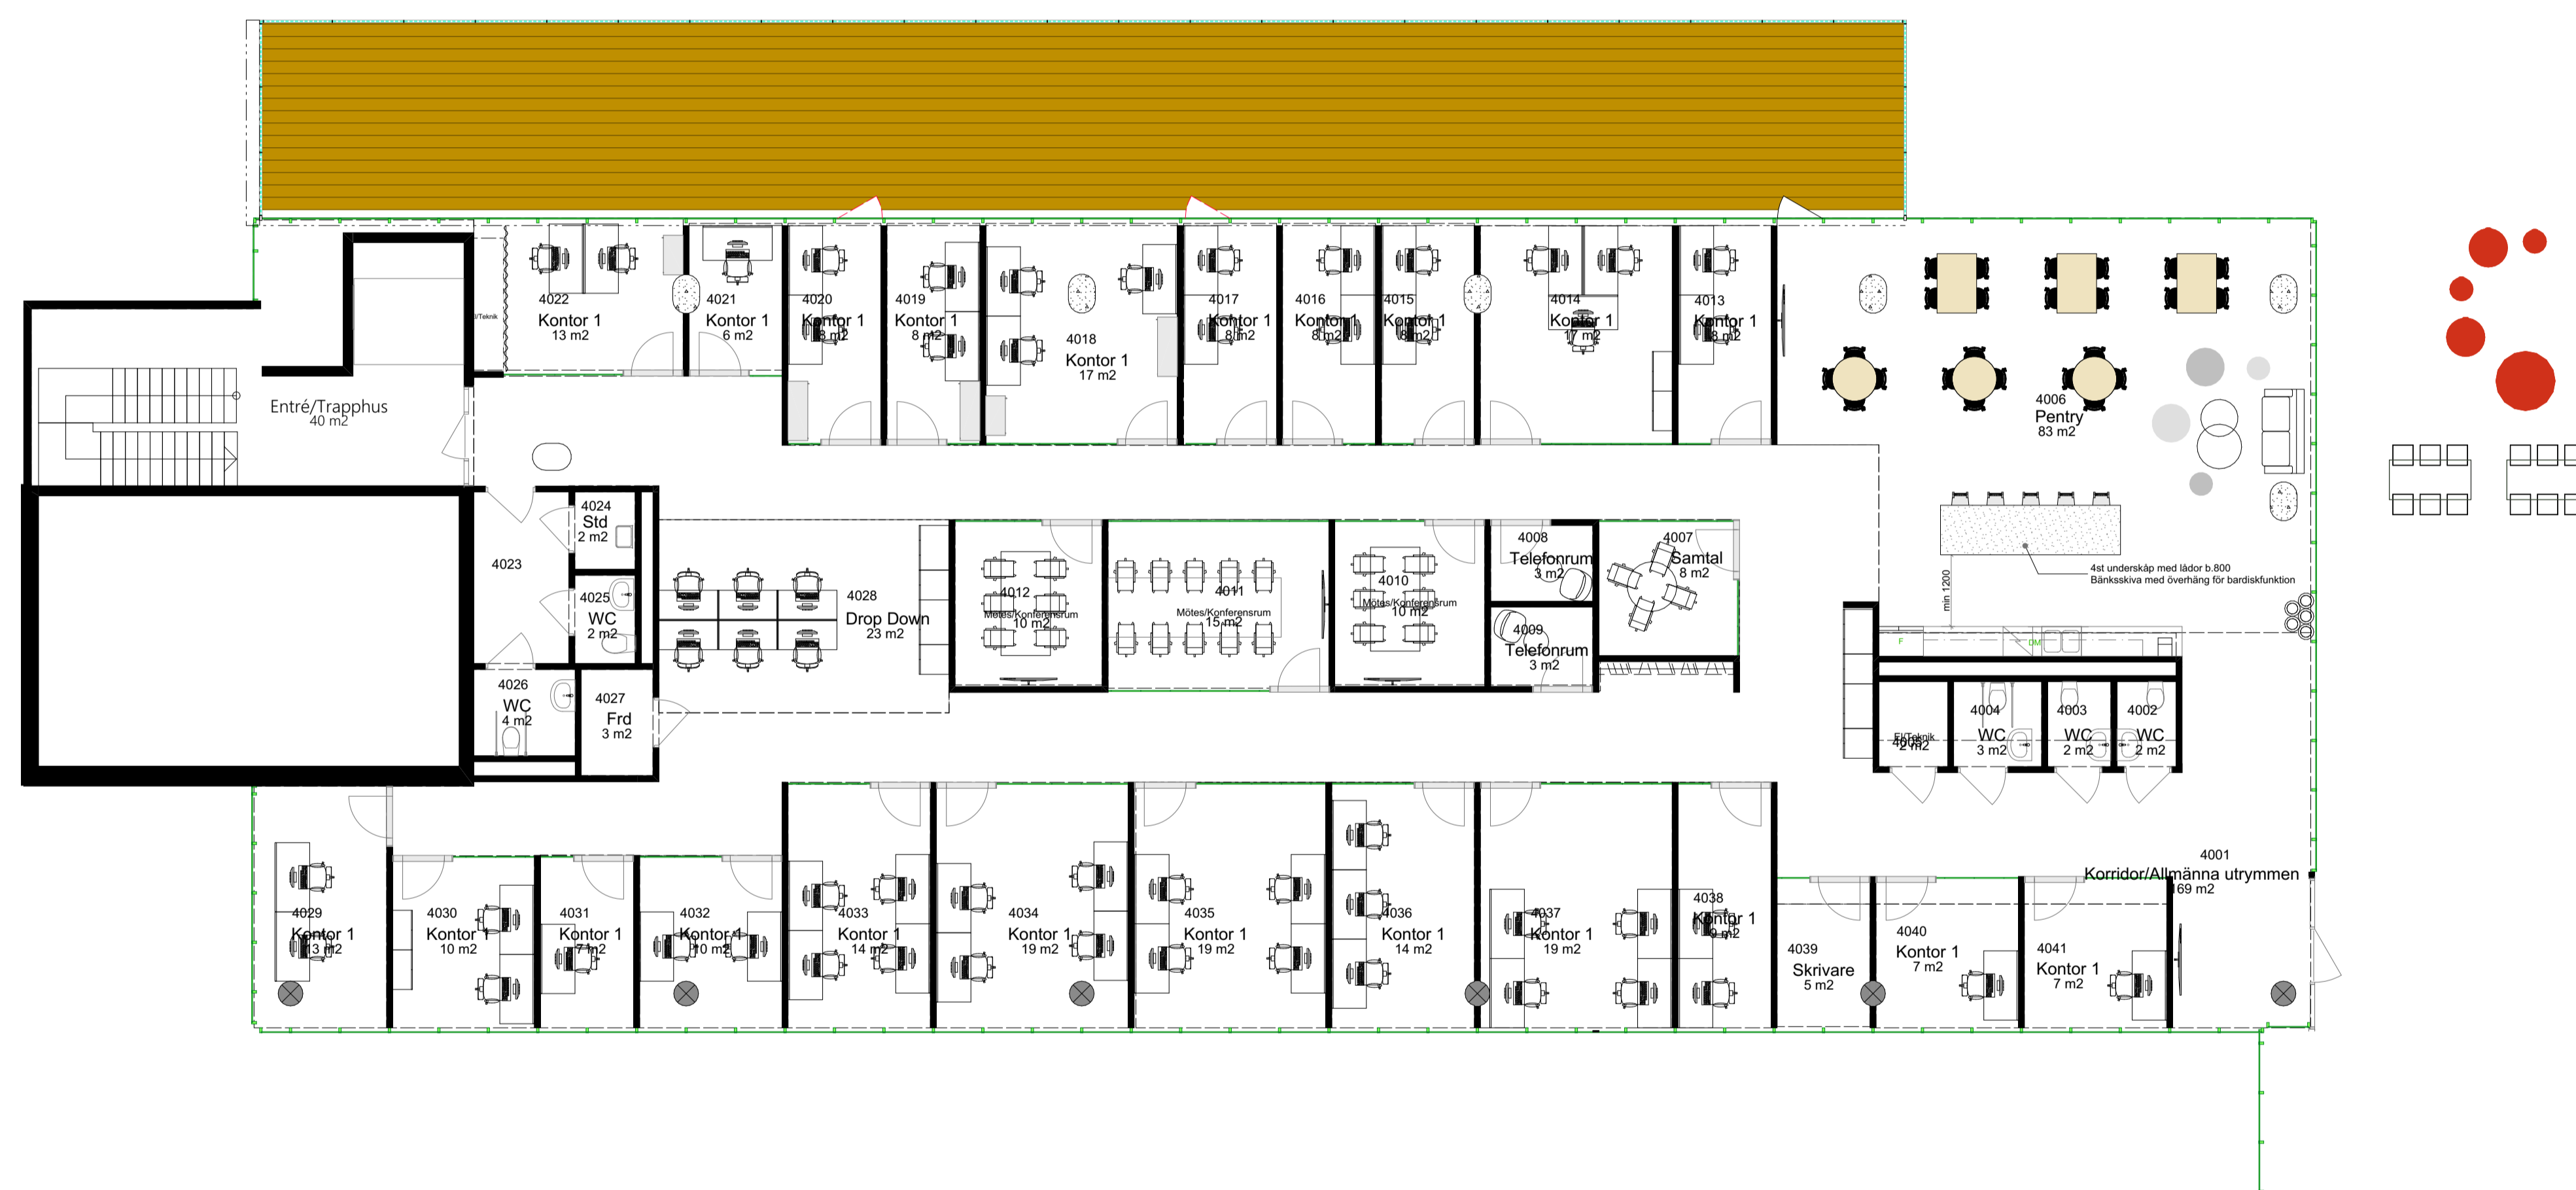

INTERIOR PLAN (I)

Date 20200828

NY RITNING

PLAN 1

Interior Plan

STATUS Proposal	OBJECT NO	
DATE 20210409	ARCHITECT Louise Lindmark	PROJECT LEADER Louise Lindmark
SCALE 1:200 @ A3	REVISION	
STORE NAME		

FO Livia