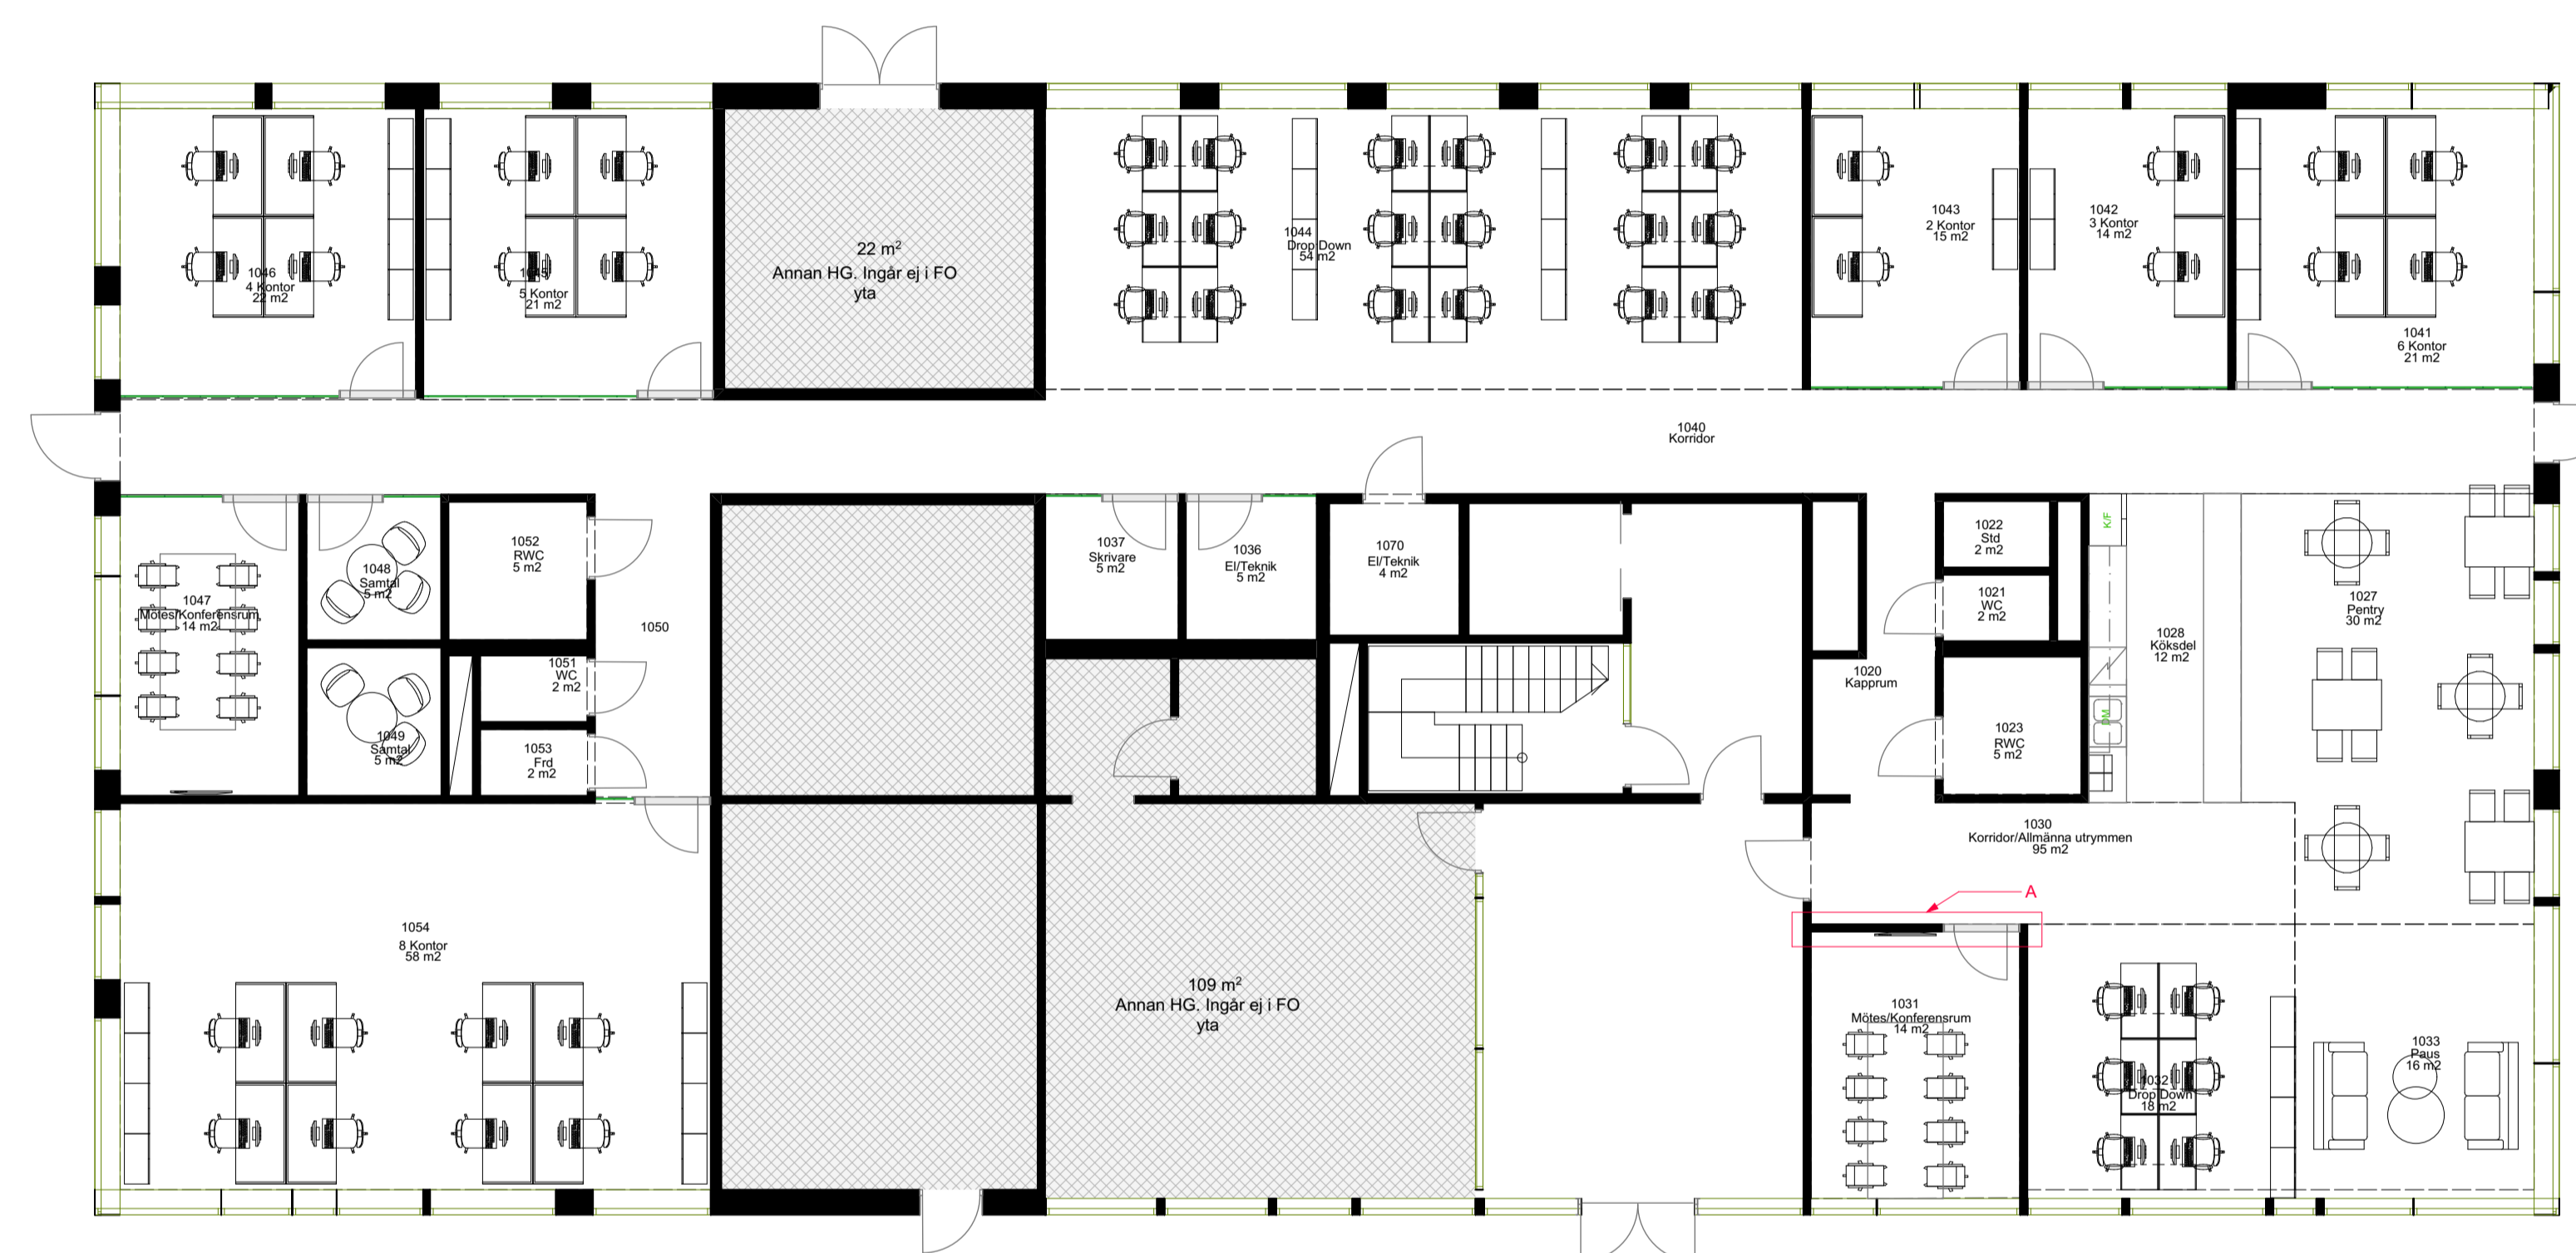

INTERIOR PLAN (I)

Date 20200828

PLAN 0

A	20-11-03	Glasvägg ersatt med hel vägg
Interior Plan		
STATUS Proposal	OBJECT NO	
DATE 20200916	ARCHITECT Louise Lindmark	PROJECT LEADER Louise Lindmark
SCALE 1:200 @ A3	REVISION	
STORE NAME STARTMALL - FO		
ÅBY ARENAVÄG 8A, 431 82 MÖLNDAL OFFICE: 010 482 70 67 firstoffice.se		